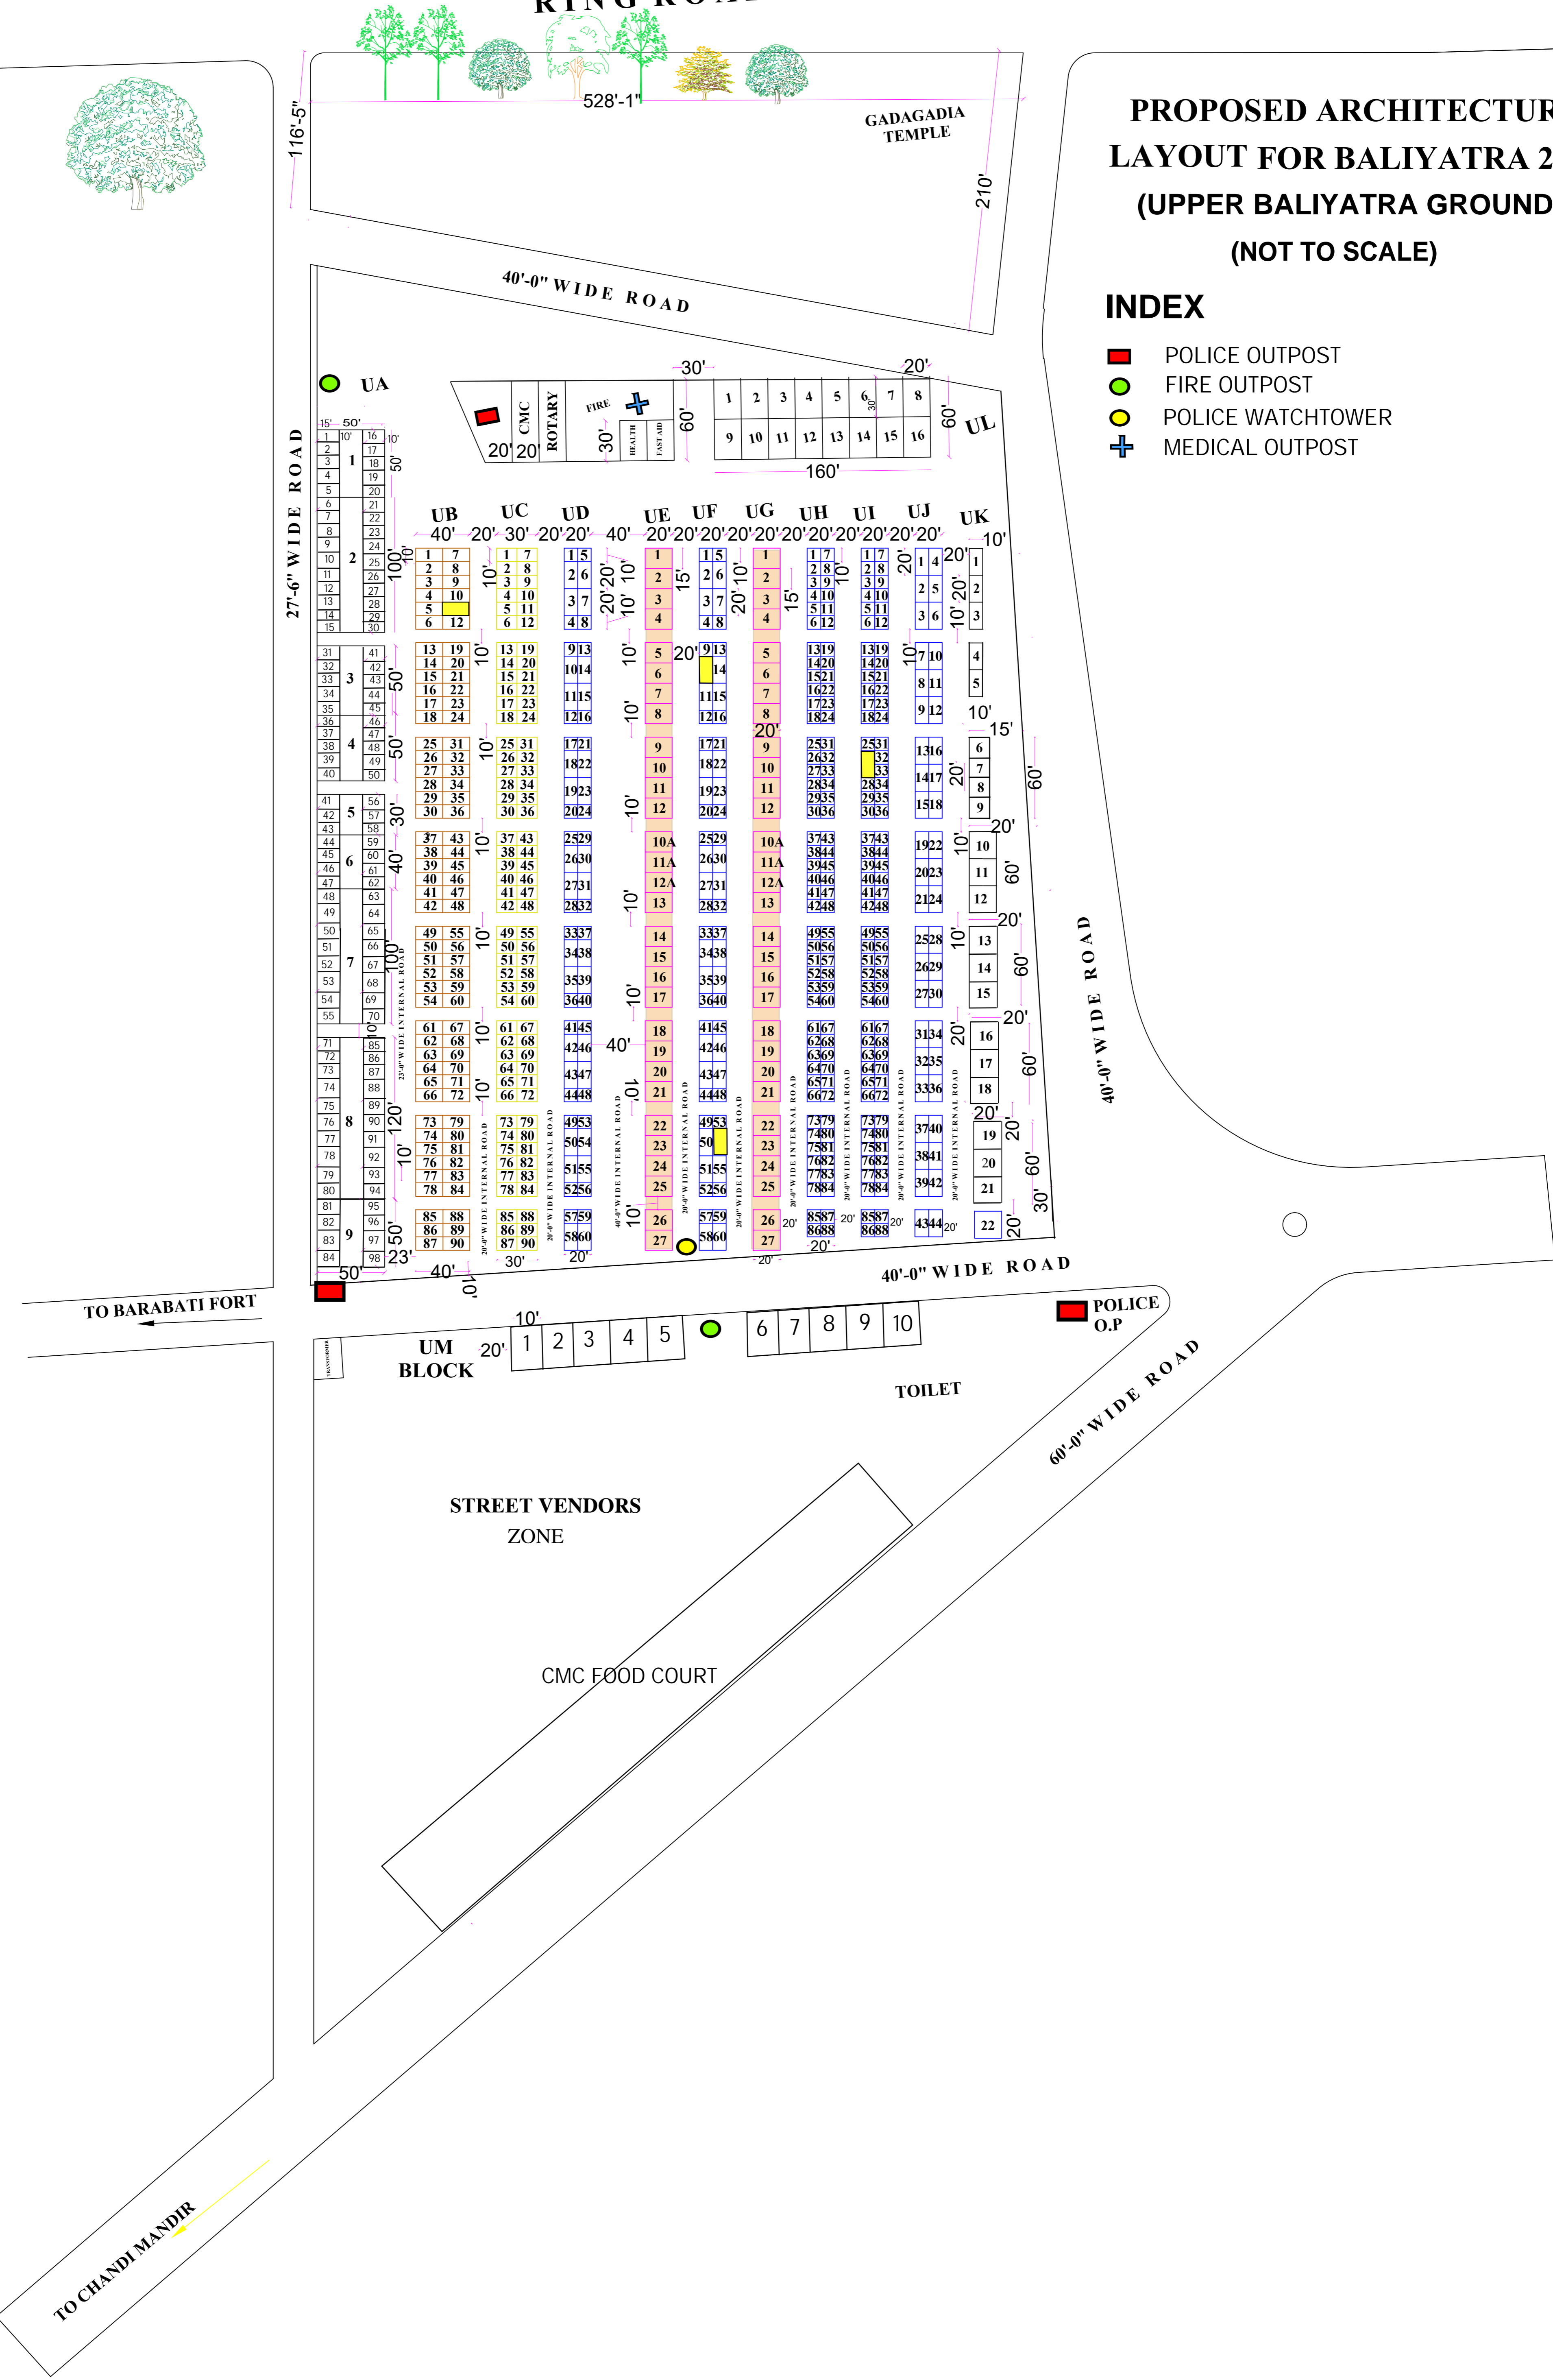

RING ROAD

PROPOSED ARCHITECTURAL LAYOUT FOR BALIYATRA 2024 (UPPER BALIYATRA GROUND) (NOT TO SCALE)

INDEX

- POLICE OUTPOST
- FIRE OUTPOST
- POLICE WATCHTOWER
- + MEDICAL OUTPOST

TO BARABATI FORT

TO CHANDI MANDIR

UM BLOCK

TOILET

STREET VENDORS ZONE

CMC FOOD COURT

POLICE O.P